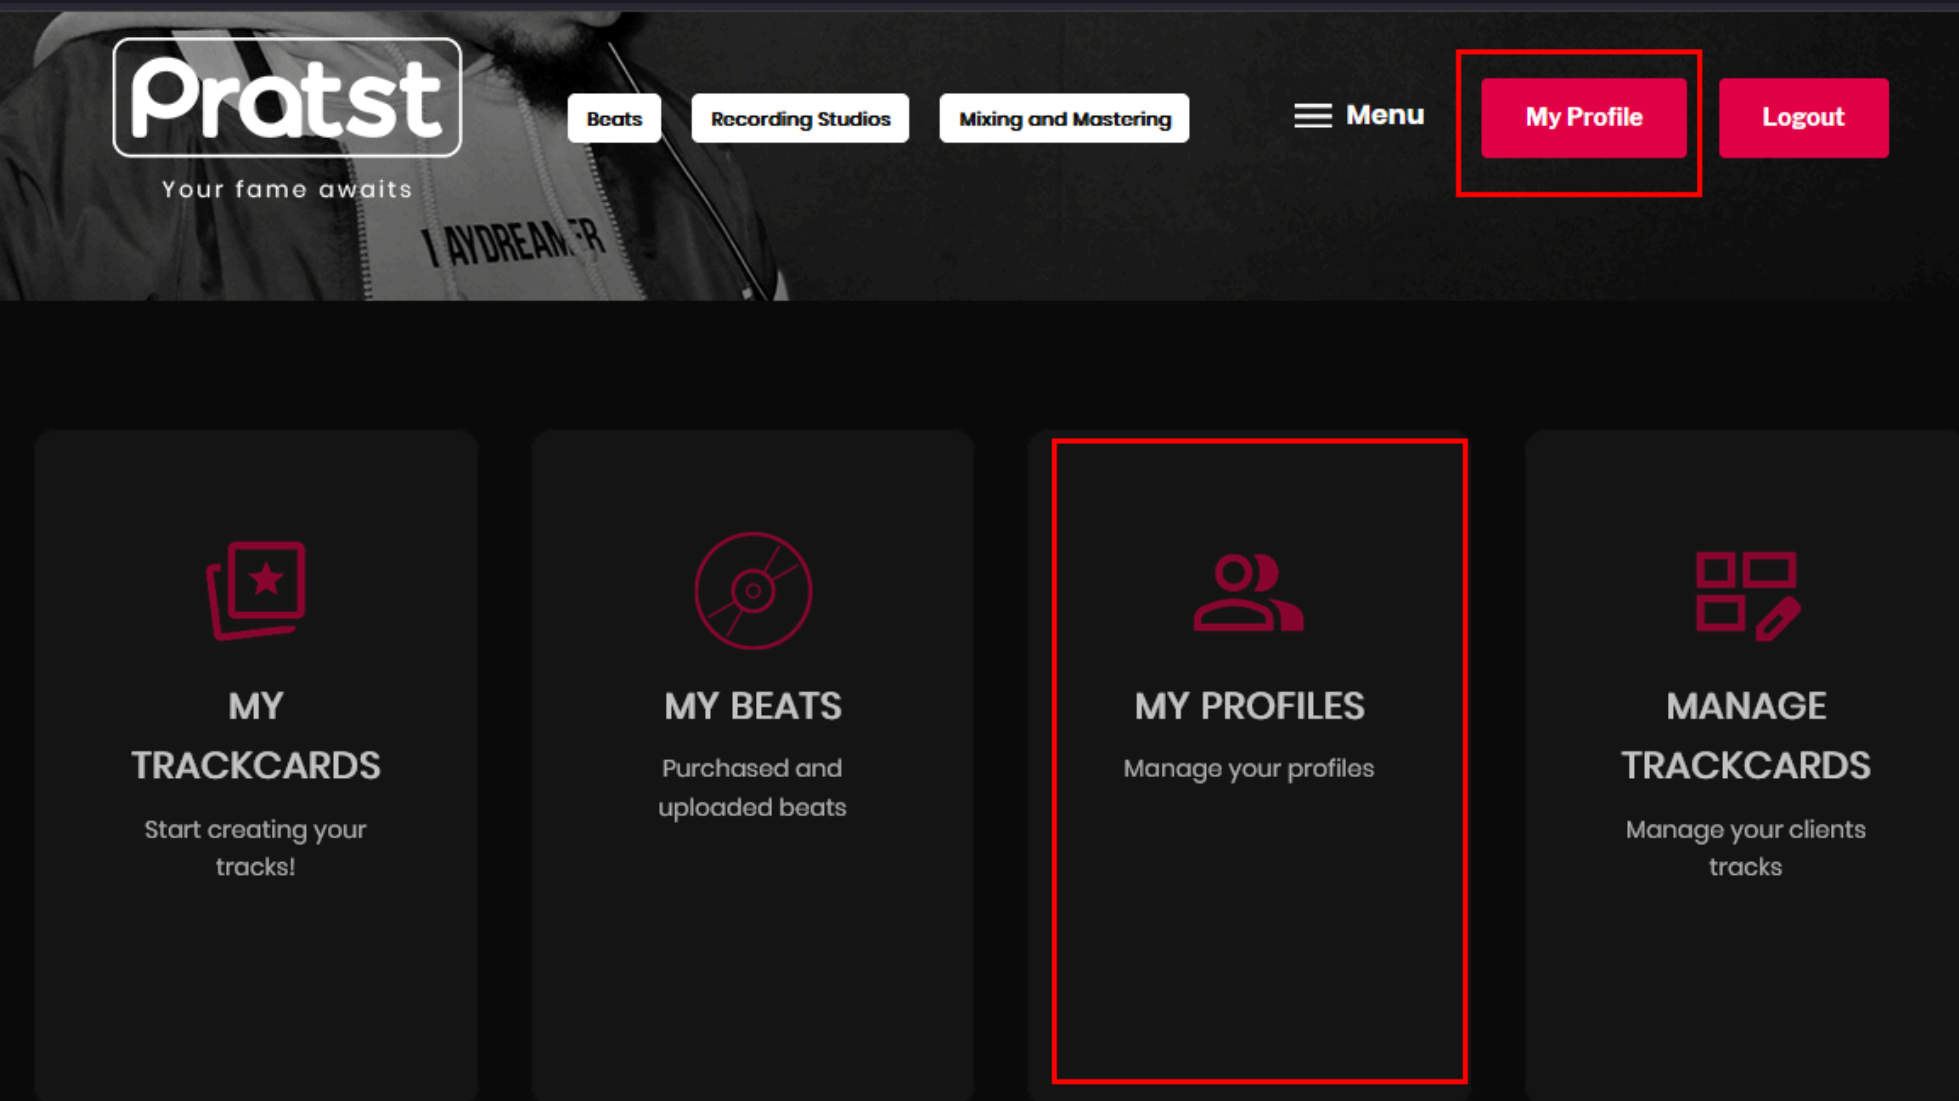

## Log in

Username (required)

*Enter your Pratst username.*

Password (required)

*Enter the password that accompanies your username.*

→ Log in

When the process is complete, you will be redirected back to the login page. Enter your username and password to sign in .

Next, please navigate to “My Profile” then select “My Profiles”.

Click on “Manage Your Studio Profile”.

Basic Information

Advertise this Service?

test studio

Genre Specialization

Afrikaans  Afrobeat  Amapiano  Dancehall  Drill  Rap  Pop  R & B  Rock  Electronic  Reggae  Country