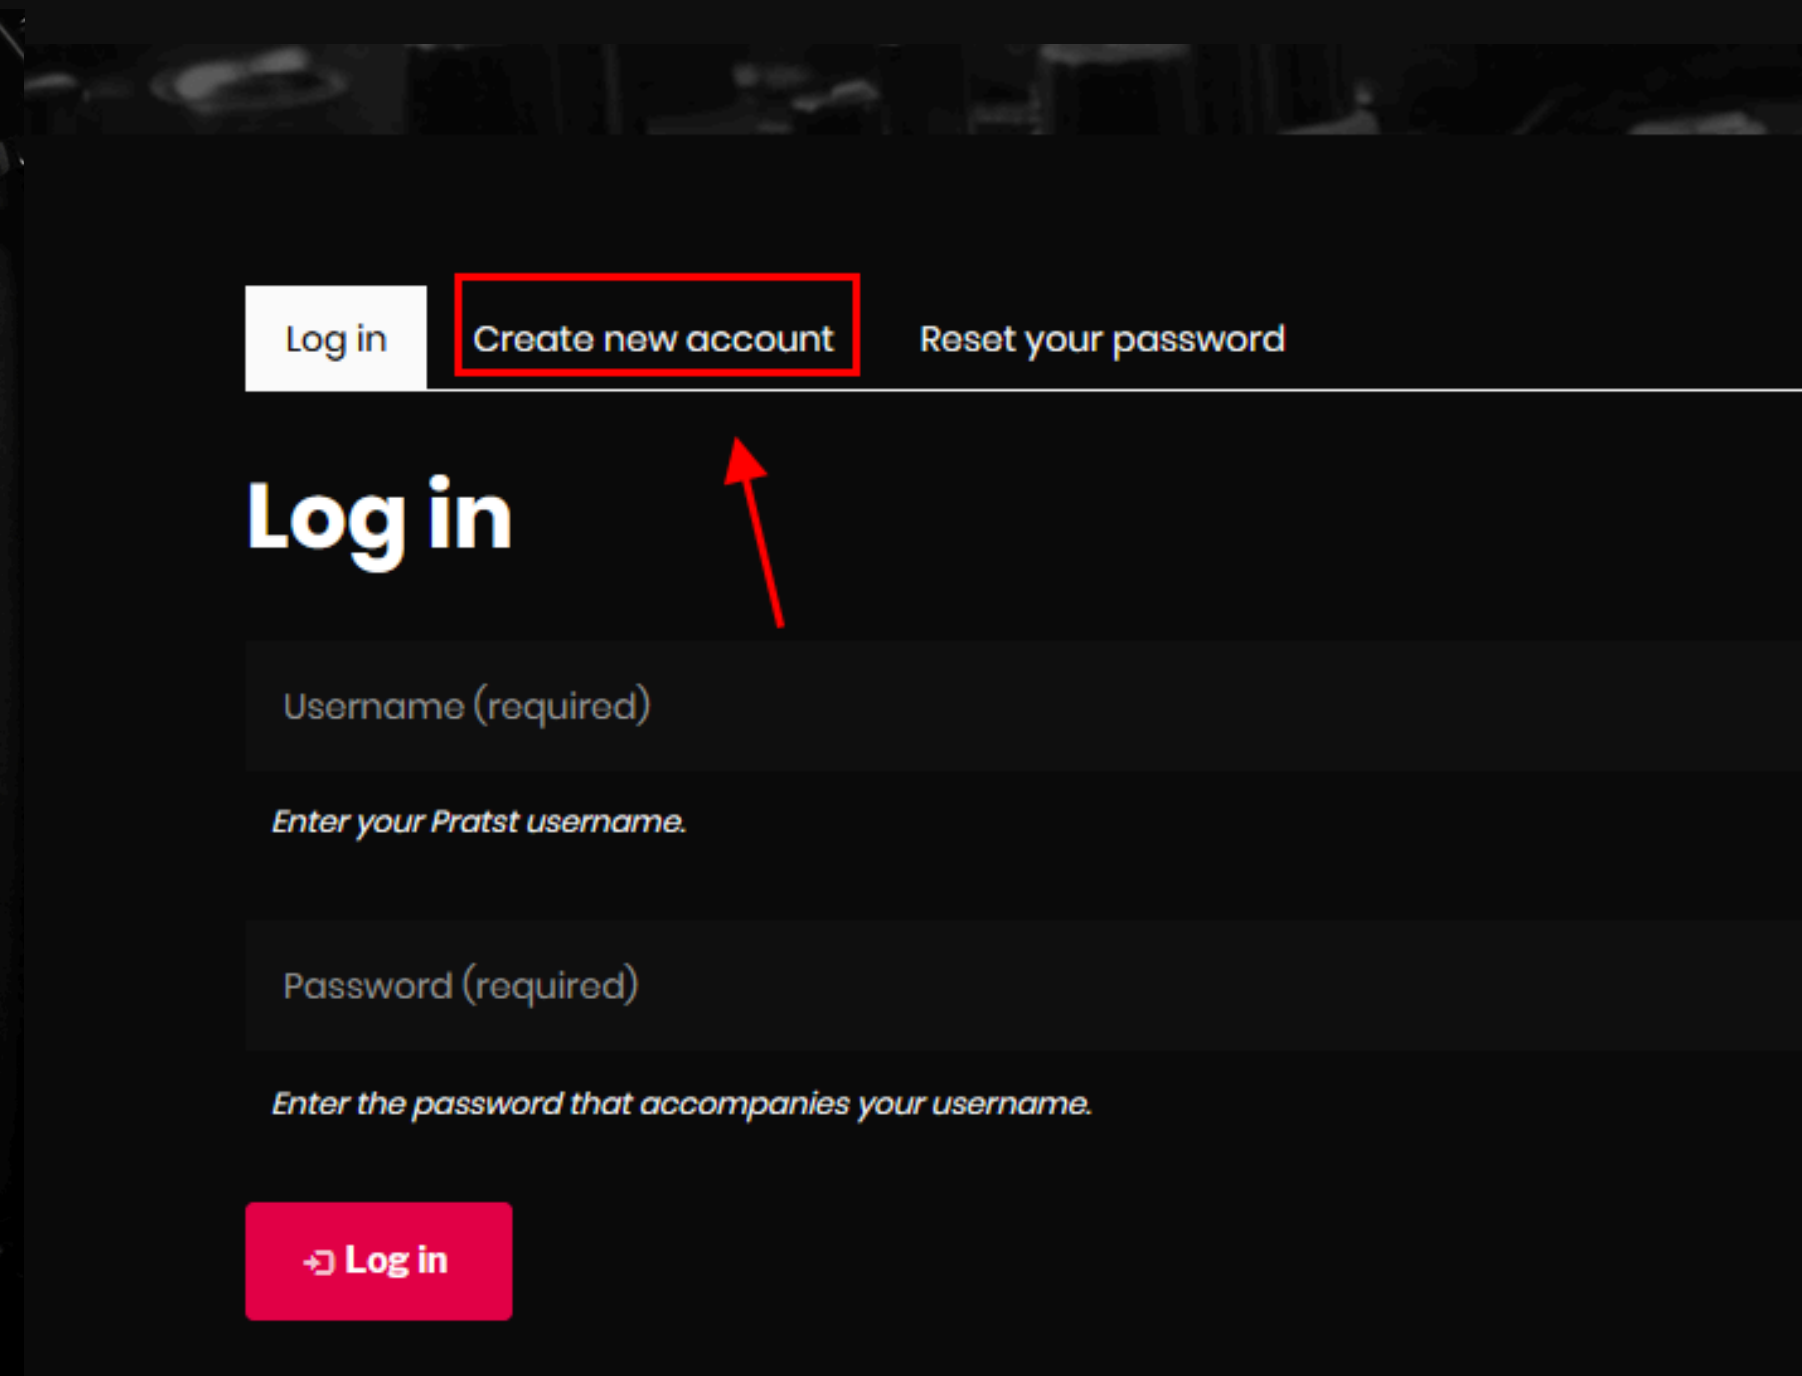

# Pratst

Your fame awaits

**UNLEASH YOUR TALENT. MAKE  
MUSIC WITH PRATST.**

---

User Guide: How to Create a Studio  
Account

To create an account, click on "Sign In" in the top right-hand side of the screen.

After clicking "Sign In", you will be taken to the next page where you can click on "Create New Account".