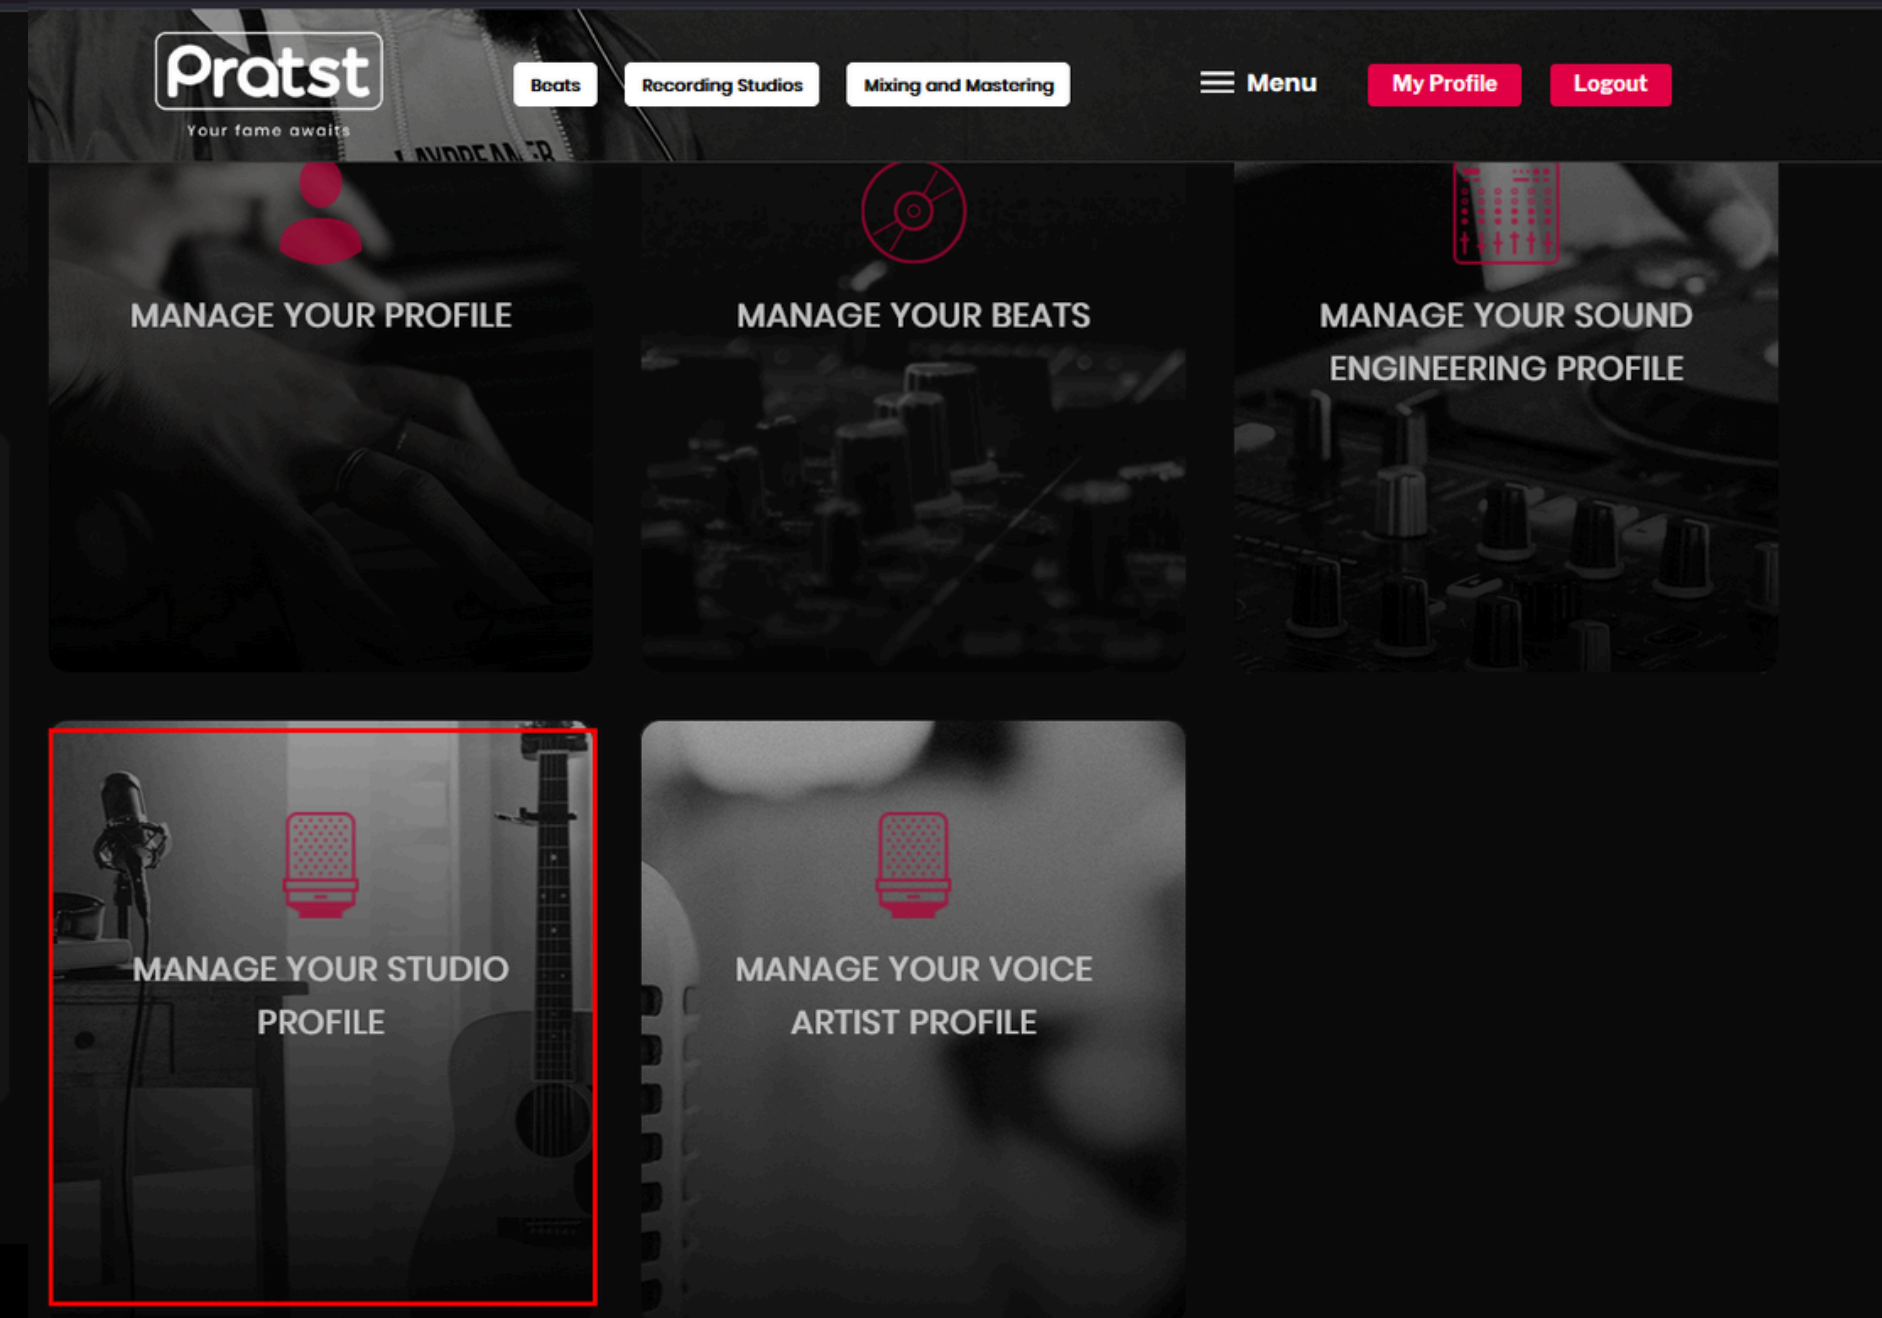

## Log in

Username (required)

*Enter your Pratst username.*

Password (required)

*Enter the password that accompanies your username.*

→ Log in

When the process is complete, you will be redirected back to the login page. Enter your username and password to sign in .

Next, please navigate to “My Profile” then select “My Profiles”.

Click on “Manage Your Studio Profile”.

Basic Information

Advertise this Service?

test studio

Genre Specialization

Afrikaans  Afrobeat  Amapiano  Dancehall  Drill  Rap  Pop  R & B  Rock  Electronic  Reggae  Country